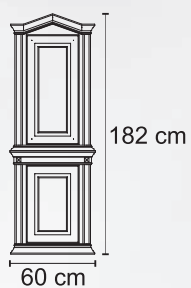

Window option for panels with or without decorative elements

3000

παραδοσιακά panels Αλουμινίου

2010 B4 design

2010 design

3000

traditional Aluminium panels

2000 design