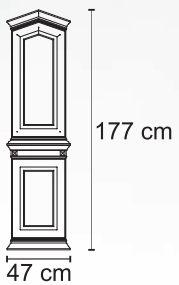

3000

παραδοσιακά panels Αλουμινίου