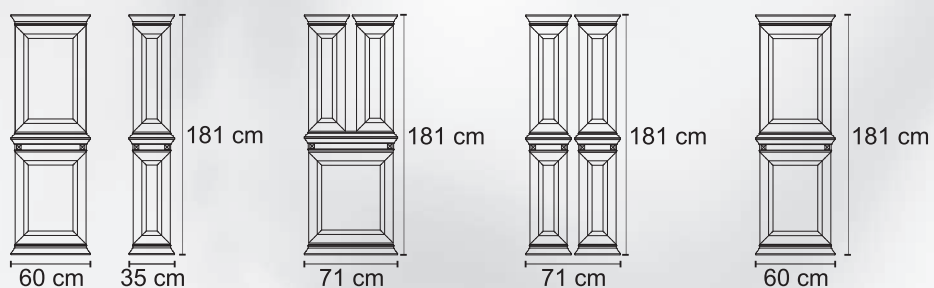

3000

traditional Aluminium panels