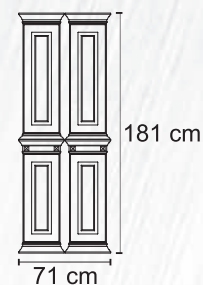

3111 design

P-3111 design

3140 design

3410 design

165 cm

181 cm

3000

traditional Aluminium panels