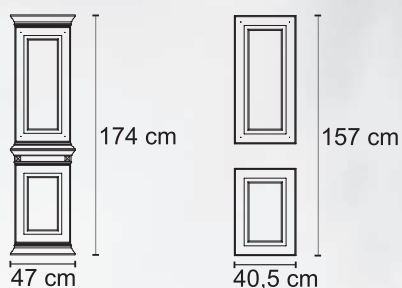

3000

traditional Aluminium panels

4520 design

4521 design

4520 B6 design

3000

παραδοσιακά panels Αλουμινίου

4530 design