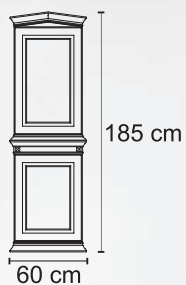

ΜΕ ΔΥΝΑΤΟΤΗΤΑ ΠΑΡΑΘΥΡΟΥ WINDOW OPTION