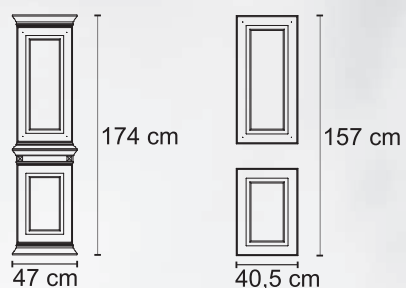

3000

traditional Aluminium panels