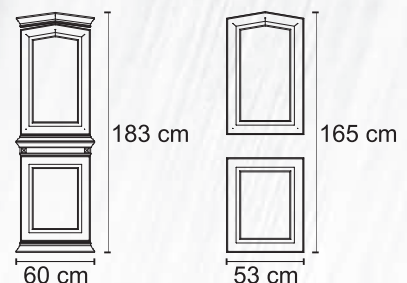

3050 B6 | design

3000

traditional Aluminium panels

3050 design

3000

παραδοσιακά panels Αλουμινίου

3010 design

3011 design