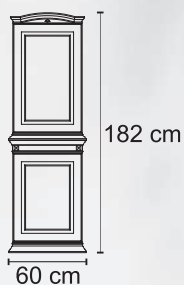

ΜΕ ΔΥΝΑΤΟΤΗΤΑ ΠΑΡΑΘΥΡΟΥ WINDOW OPTION